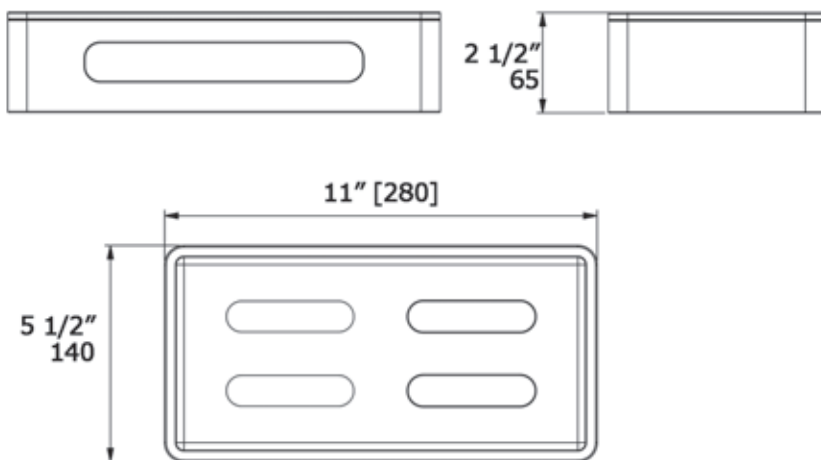

BOUTIQUE

RECTANGULAR SHOWER Caddy

CB3432

Available Finishes:
CHROME

LALOO
CB3431 C CORNER Shower Caddy

The Grey PVC Basket will **only** fit into the Chrome Bracket one way.

When installing the bracket on the wall, ensure that the bracket is in the 'up' position.

The **top** of the Bracket is seamless and **smooth**.

The **bottom** of the Bracket has a plastic **extrusion seam**.

LALOO ACCESSORIES
lalo.ca
866.305.2566
SERVICE@lalo.ca