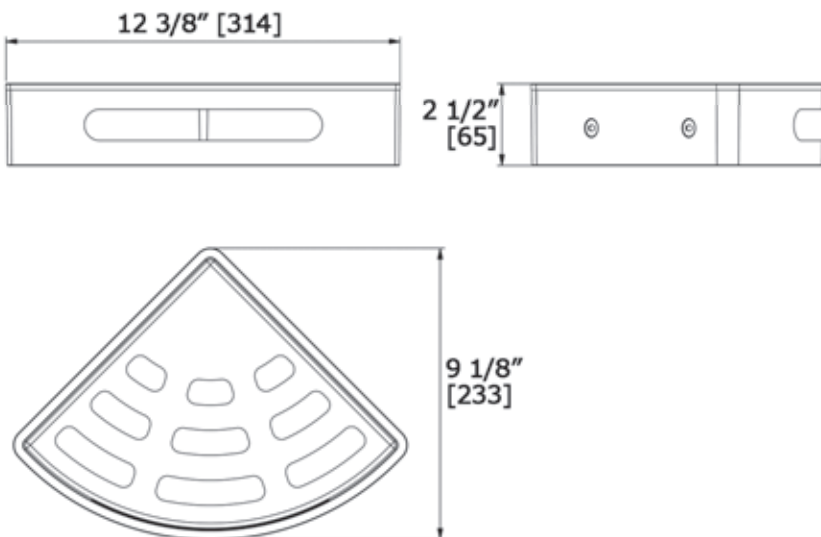

BOUTIQUE

CORNER SHOWER Caddy

CB3431

Available FINISHES:

CHROME

LALOO
CB3431 C CORNER SHOWER Caddy

The Grey PVC Basket will **only** fit into the Chrome Bracket one way.

When installing the bracket on the wall, ensure that the bracket is in the 'up' position.

The **top** of the Bracket is seamless and **smooth**.

The **bottom** of the Bracket has a plastic **extrusion seam**.

LALOO ACCESSORIES

lalo.ca

866.305.2566

SERVICE@lalo.ca