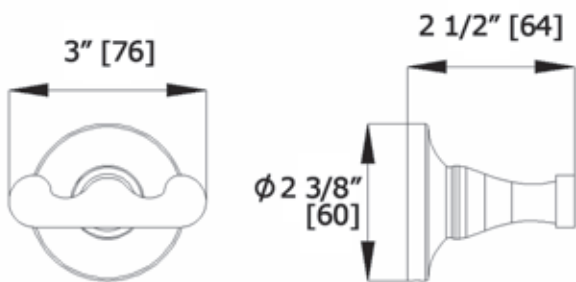

CoCo

Double Robe Hook

C7382

Available Finishes:

CHROME, MATTE BLACK

BRUSHED NICKEL, POLISHED NICKEL, POLISHED BLACK NICKEL

BRUSHED GOLD, POLISHED GOLD, ROSE GOLD

LALOO ACCESSORIES