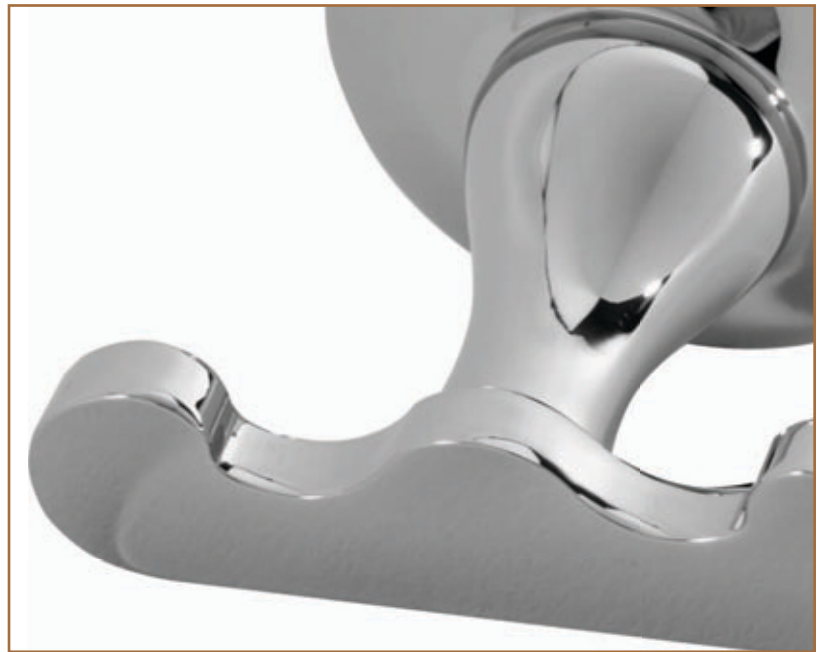

CoCo

Double Robe Hook

C7382

Available Finishes:

CHROME, MATTE BLACK

BRUSHED NICKEL, POLISHED NICKEL, POLISHED BLACK NICKEL

BRUSHED GOLD, POLISHED GOLD, ROSE GOLD

LALOO ACCESSORIES