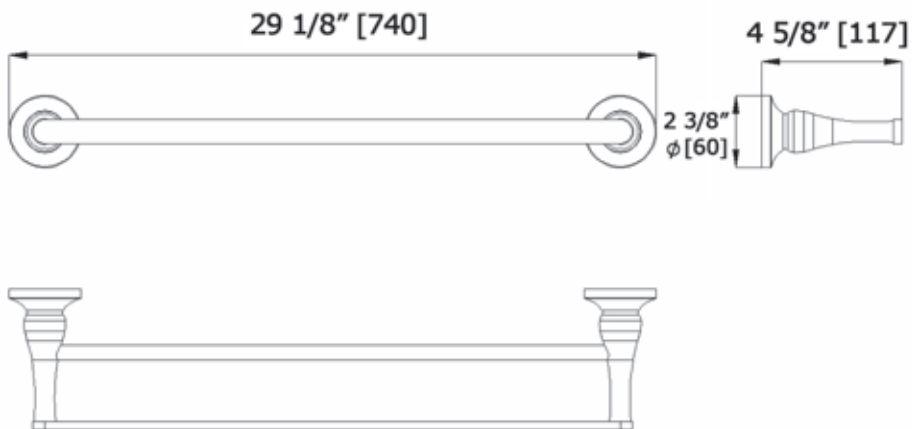

CoCo

EXTENDED DOUBLE TOWEL BAR

C7330D

AVAILABLE FINISHES:

CHROME, MATTE BLACK

BRUSHED NICKEL, POLISHED NICKEL, POLISHED BLACK NICKEL

BRUSHED GOLD, POLISHED GOLD, ROSE GOLD

LALOO ACCESSORIES