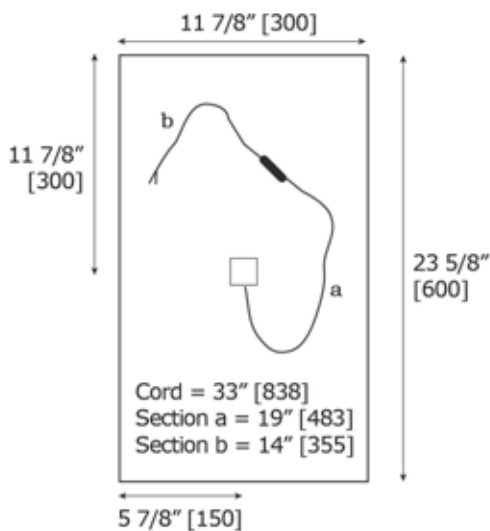

MIRRORS

ANTI-FOG MATS - FOR USE WITH SINGLE PANE
AF600300

For use with:

M00147V

M00169

M31007

L53AVM

L53CRM

L53CPM

120V / 60Hz $\leq 2.5W/dm^2$

LALOO ACCESSORIES

lalo.ca

866.305.2566

SERVICE@lalo.ca