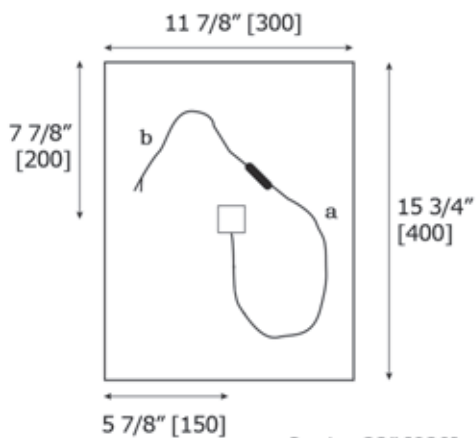

MIRRORS

ANTI-FOG MATS - FOR USE WITH SINGLE PANE
AF400300

Cord = 33" [838]
Section a = 19" [483]
Section b = 14" [355]

For use with:

M00561
M00633
M01206
M30009
M31005

120V / 60Hz $\leq 2.5W/dm^2$

LALOO ACCESSORIES