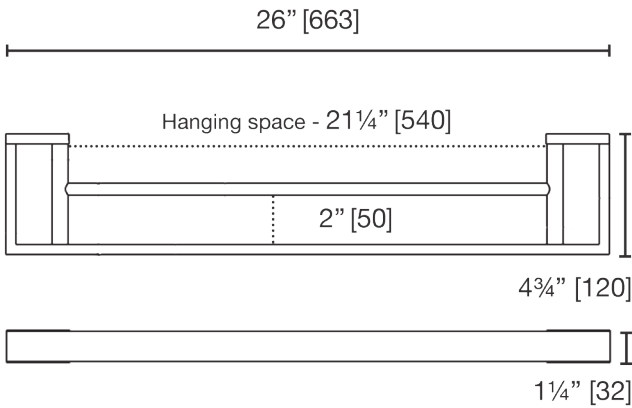

S1124D C
 Double Towel Bar

LALOO ACCESSORIES
 SERVICE@LALOO.CA
 866-305-2566

Towel hanging space:
 Front bar - 21¼" [540]
 Rear bar - 21¼" [540]

Available Finishes

C chrome

Complementary Accessories

- robe hook
- single towel bar
- hand towel bar
- paper holder
- single glass shelf

Use metric dimensions for greatest accuracy. Specifications are subject to change without notice.

A
 CELEBRATION
 of ART &
 FUNCTION