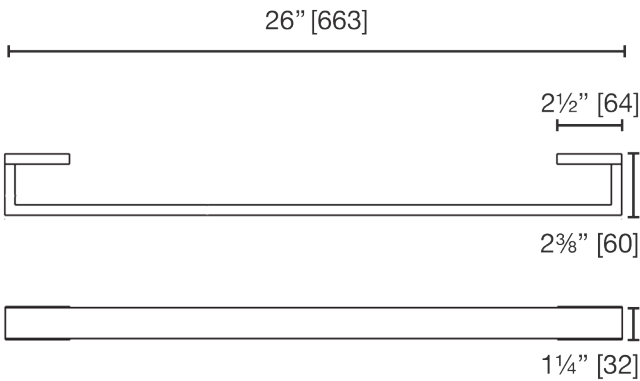

S1124
Single Towel Bar

LALOO ACCESSORIES
SERVICE@LALOO.CA
866-305-2566

Towel hanging space
25¼" [643]

Available Finishes

-  C chrome
-  PN polished nickel
-  BN brushed nickel
-  GD polished gold
-  BG brushed gold
-  MB matte black
-  WF white frost
-  SG stone grey

Complementary Accessories

- robe hook
- double towel bar
- hand towel bar
- paper holder
- single glass shelf

Use metric dimensions for greatest accuracy. Specifications are subject to change without notice.