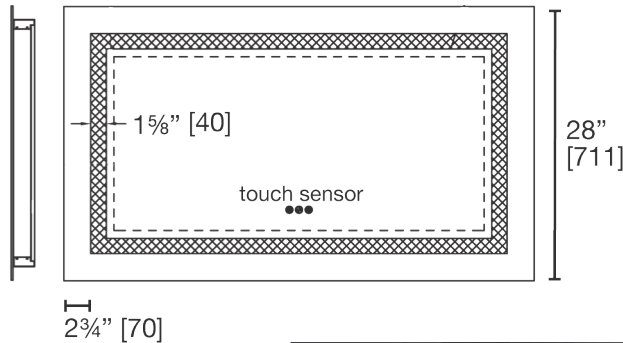

M04828LAD

Insert Perimeter LED Lighting
with 3 button touch sensor

LALOO ACCESSORIES
SERVICE@laloo.ca
866-305-2566

AF Antifog Mat 31½" x 11⅞"

Night Light included

Kelvin Colour - **3000 to 6000**

Wattage - **36**

Source Light Lumens - **3168** (dimnable)

LLD Lumens - **2534**

Icon Definitions

toggle switch

on-off switch

kelvin colour adjustment

lumens brightness dimmer

night light

anti-fog mat

lamp lumen depreciation

incandescent bulb
(indoor light)

2700K

What is the Kelvin Scale?

The colour of light or colour temperature is measured using the Kelvin scale.

LED mirrors are available in warm colours (low K values) to match the yellowish light of incandescent bulbs or (high K values) with a whiter hue resembling natural light.