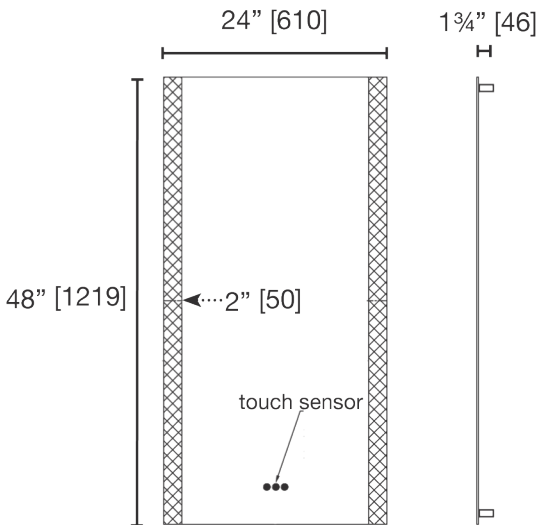

Icon Definitions

toggle switch

on-off switch

kelvin colour adjustment

lumens brightness dimmer

night light

anti-fog mat

LLD lamp lumen depreciation

incandescent bulb
(indoor light)

2700K

What is the Kelvin Scale?

The colour of light or colour temperature is measured using the Kelvin scale.

LED mirrors are available in warm colours (low K values) to match the yellowish light of incandescent bulbs or (high K values) with a whiter hue resembling natural light.

4500K

6000K

natural daylight

**Mirrors complete with hardware.
Ready to install.**

*Use metric dimensions for
greatest accuracy.
Specifications are subject to
change without notice.*

A
CELEBRATION
of ART &
FUNCTION