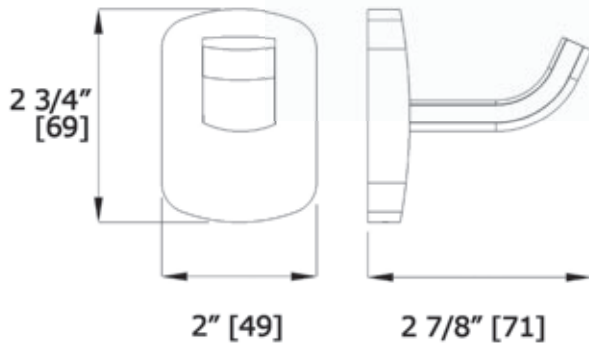

WYNN

Robe Hook

W6582

Available Finishes:

CHROME, MATTE BLACK

BRUSHED NICKEL, POLISHED NICKEL, POLISHED BLACK NICKEL

BRUSHED GOLD, POLISHED GOLD, ROSE GOLD

LALOO ACCESSORIES