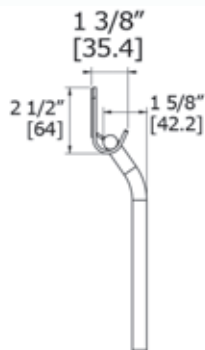

BOUTIQUE

GLASS SQUEEGEE - 9 1/2"

S0100

AVAILABLE FINISHES:

CHROME, MATTE BLACK

BRUSHED NICKEL, POLISHED NICKEL, POLISHED BLACK NICKEL

BRUSHED GOLD, POLISHED GOLD, ROSE GOLD

LALOO ACCESSORIES