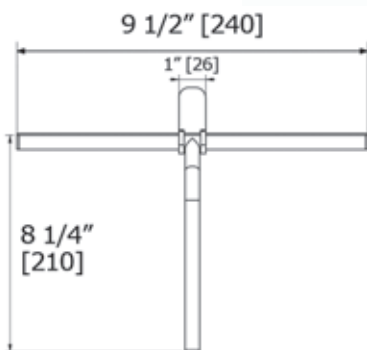

BOUTIQUE

GLASS SQUEEGEE - 9 1/2"

S0100

AVAILABLE FINISHES:

CHROME, MATTE BLACK

BRUSHED NICKEL, POLISHED NICKEL, POLISHED BLACK NICKEL

BRUSHED GOLD, POLISHED GOLD, ROSE GOLD

LALOO ACCESSORIES