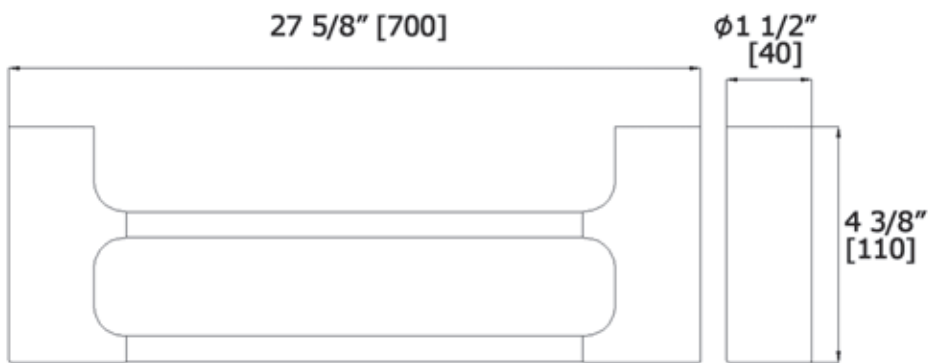

PAYTON

EXTENDED DOUBLE TOWEL BAR

P5630D

AVAILABLE FINISHES:

CHROME, MATTE BLACK

BRUSHED NICKEL, POLISHED NICKEL, POLISHED BLACK NICKEL

BRUSHED GOLD, POLISHED GOLD, ROSE GOLD

LALOO ACCESSORIES