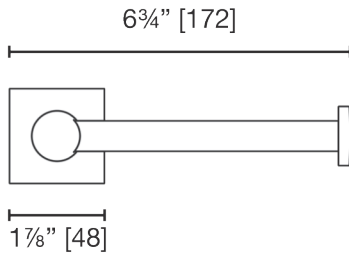

H2686SRH
Paper Holder

LALOO ACCESSORIES
SERVICE@LALOO.CA
866-305-2566

Inside paper width
5 1/8" [131]

right hand opening

Materials:
brass & zinc

Available Finishes

C chrome

Complementary Accessories

- robe hook
- single towel bar
- single towel bar - medium
- single towel bar - small
- extended double towel bar
- hand towel bar
- paper holder - left hand
- towel shelf
- single glass shelf

*Use metric dimensions for
greatest accuracy.
Specifications are subject to
change without notice.*