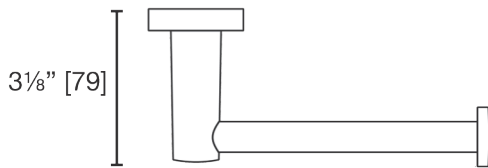

H2686SRH
Paper Holder

LALOO ACCESSORIES
SERVICE@LALOO.CA
866-305-2566

Inside paper width
5 1/8" [131]

right hand opening

Materials:
brass & zinc

Available Finishes

C chrome

Complementary Accessories

- robe hook
- single towel bar
- single towel bar - medium
- single towel bar - small
- extended double towel bar
- hand towel bar
- paper holder - left hand
- towel shelf
- single glass shelf

*Use metric dimensions for
greatest accuracy.
Specifications are subject to
change without notice.*