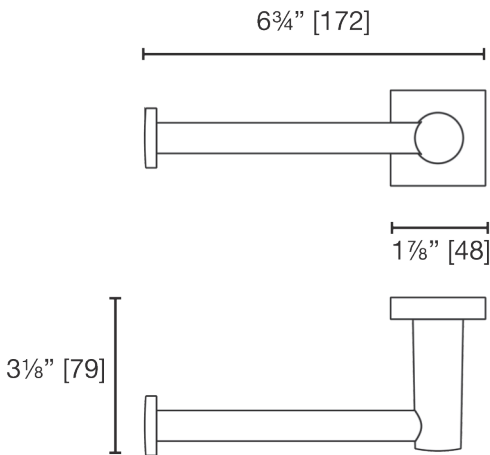

**H2686SLH**  
Paper Holder

**LALOO ACCESSORIES**  
SERVICE@LALOO.CA  
866-305-2566

Inside paper width  
5 1/8" [131]

left hand opening

**Materials:**  
brass & zinc

**Complementary Accessories**

- robe hook
- single towel bar
- single towel bar - medium
- single towel bar - small
- extended double towel bar
- hand towel bar
- paper holder - right hand
- towel shelf
- single glass shelf

**Available Finishes**

C chrome

*Use metric dimensions for  
greatest accuracy.  
Specifications are subject to  
change without notice.*

A  
CELEBRATION  
of ART &  
FUNCTION