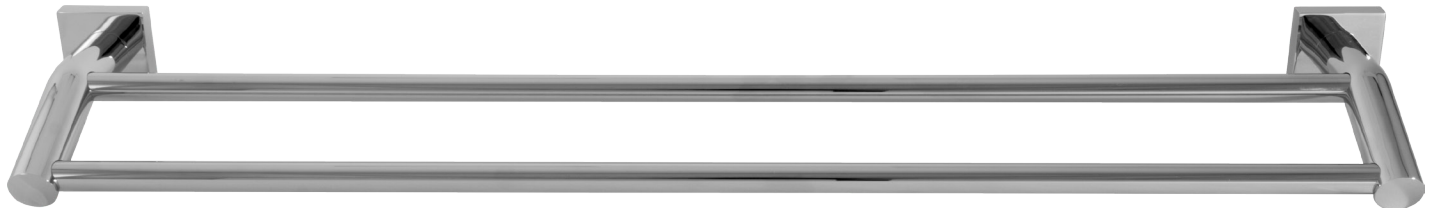

HERO

EXTENDED DOUBLE TOWEL BAR

H2630D

AVAILABLE FINISHES:

CHROME

28 7/8" [733]

2 1/2"
[63]

5 3/8"
[135.5]