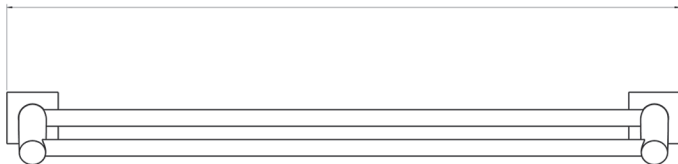

HERO

EXTENDED DOUBLE TOWEL BAR

H2630D

AVAILABLE FINISHES:

CHROME

28 7/8" [733]

2 1/2"
[63]

5 3/8"
[135.5]