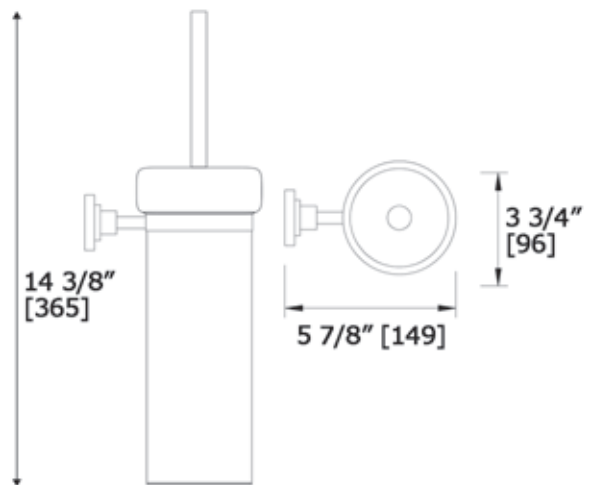

BOUTIQUE

Bowl BRUSH AND PORCELAIN HOLDER

3500RB

Available FINISHES:

CHROME, MATTE BLACK

BRUSHED NICKEL, POLISHED NICKEL, POLISHED BLACK NICKEL

BRUSHED GOLD, POLISHED GOLD, ROSE GOLD

LALOO ACCESSORIES