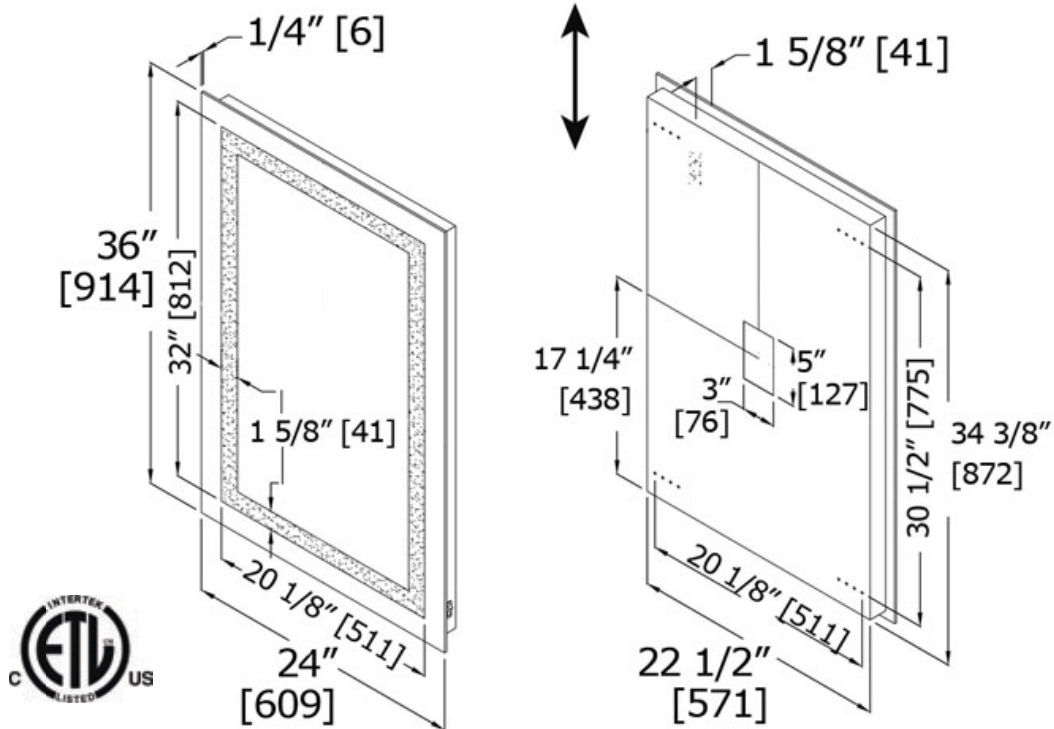

LED BACK Lit MIRRORS

6000 KELVIN

MO0519LA [2838 LUMENS / 30.96 WATTS]

LALOO ACCESSORIES
laloocanada.com
866.305.2566
SERVICE@laloocanada.com