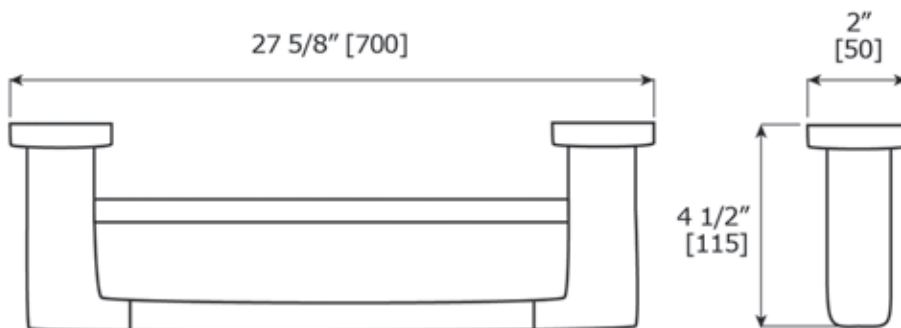

JAZZ

EXTENDED DOUBLE TOWEL BAR

J1830D

AVAILABLE FINISHES:

CHROME

LALOO ACCESSORIES

laloocanada.com

866.305.2566