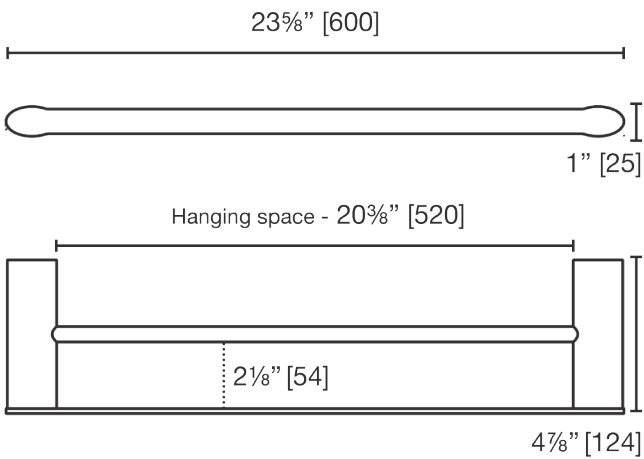

F1424D C
Double Towel Bar

LALOO ACCESSORIES
SERVICE@lalloo.ca
866-305-2566

Towel hanging space:
Front bar - 20³/₈" [520]
Rear bar - 20³/₈" [520]

Complementary Accessories

- robe hook
- single towel bar
- hand towel ring
- paper holder

Available Finishes

C chrome

*Use metric dimensions for
greatest accuracy.
Specifications are subject to
change without notice.*

A
CELEBRATION
of ART &
FUNCTION