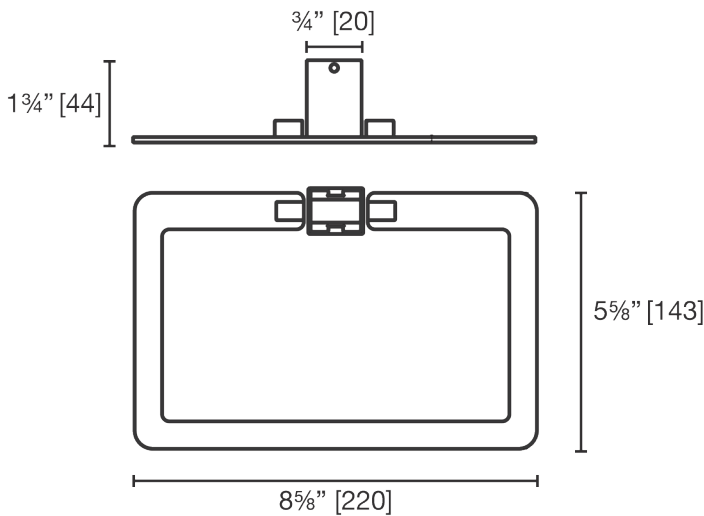

**E1280R**  
Hand Towel Ring

**LALOO ACCESSORIES**  
SERVICE@LALOO.CA  
866-305-2566

Towel hanging space  
7½" [190]

**Available Finishes**

-  C chrome
-  PN polished nickel
-  BN brushed nickel
-  GD polished gold
-  BG brushed gold
-  MB matte black
-  WF white frost
-  SG stone grey

**Complementary Accessories**

- robe hook
- single towel bar
- single towel bar - small
- extended double towel bar
- hand towel bar
- paper holder
- single glass shelf

*Use metric dimensions for greatest accuracy. Specifications are subject to change without notice.*