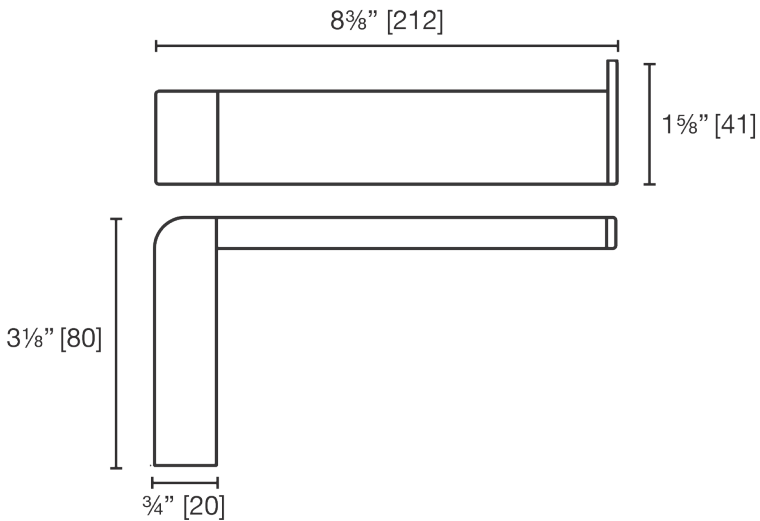

E1280
Hand Towel Bar

LALOO ACCESSORIES
SERVICE@LALOO.CA
866-305-2566

Towel hanging space
7 $\frac{3}{8}$ " [187]

Available Finishes

C chrome

PN polished nickel

BN brushed nickel

GD polished gold

Use metric dimensions for greatest accuracy. Specifications are subject to change without notice.

A
CELEBRATION
of ART &
FUNCTION