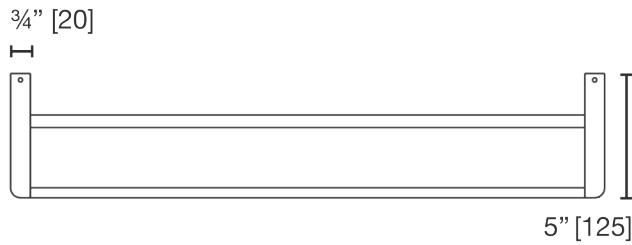

E1230D C
Extended Double Towel Bar

LALOO ACCESSORIES
SERVICE@LALOO.CA
866-305-2566

Towel hanging space:
Front bar - 29 $\frac{3}{4}$ " [757]
Rear bar - 29 $\frac{3}{4}$ " [757]

Available Finishes

C chrome

Complementary Accessories

- robe hook
- single towel bar
- single towel bar - small
- hand towel ring
- hand towel bar
- paper holder
- single glass shelf

Use metric dimensions for greatest accuracy. Specifications are subject to change without notice.