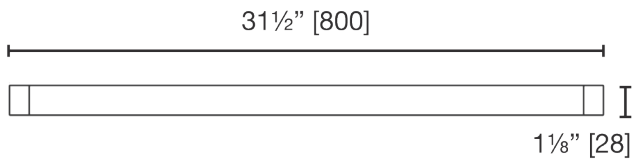

E1230D C
Extended Double Towel Bar

LALOO ACCESSORIES
SERVICE@LALOO.CA
866-305-2566

Towel hanging space:
Front bar - 29 $\frac{3}{4}$ " [757]
Rear bar - 29 $\frac{3}{4}$ " [757]

Available Finishes

C chrome

Complementary Accessories

- robe hook
- single towel bar
- single towel bar - small
- hand towel ring
- hand towel bar
- paper holder
- single glass shelf

Use metric dimensions for greatest accuracy. Specifications are subject to change without notice.