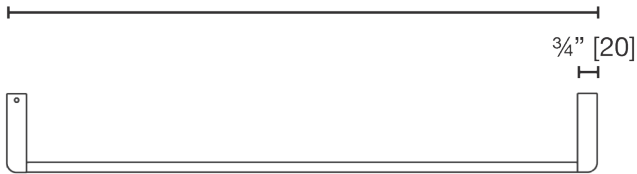

E1212  
Single Towel Bar - Small

LALOO ACCESSORIES  
SERVICE@LALOO.CA  
866-305-2566

Towel hanging space  
10¼" [261]

E1212 - 11¾" [300]

**Available Finishes**

C chrome

PN polished nickel

BN brushed nickel