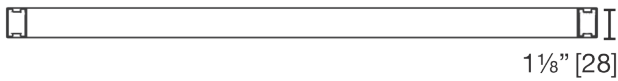

E1212  
Single Towel Bar - Small

LALOO ACCESSORIES  
SERVICE@LALOO.CA  
866-305-2566

Towel hanging space  
10¼" [261]

E1212 - 11¾" [300]

**Available Finishes**

C chrome

PN polished nickel

BN brushed nickel