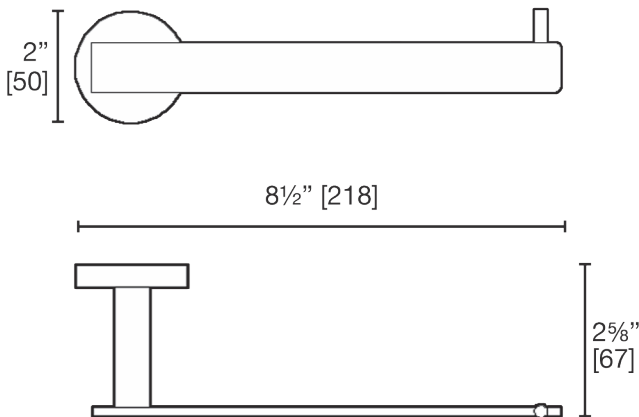

A6980
Hand Towel Bar

LALOO ACCESSORIES
SERVICE@LALOO.CA
866-305-2566

Towel hanging space
6⁷/₈" [174]

Complementary Accessories

- double robe hook
- single towel bar
- paper holder

- 5 piece accessory set

Available Finishes

C chrome

MB matte black

*Use metric dimensions for
greatest accuracy.
Specifications are subject to
change without notice.*

A
CELEBRATION
of ART &
FUNCTION