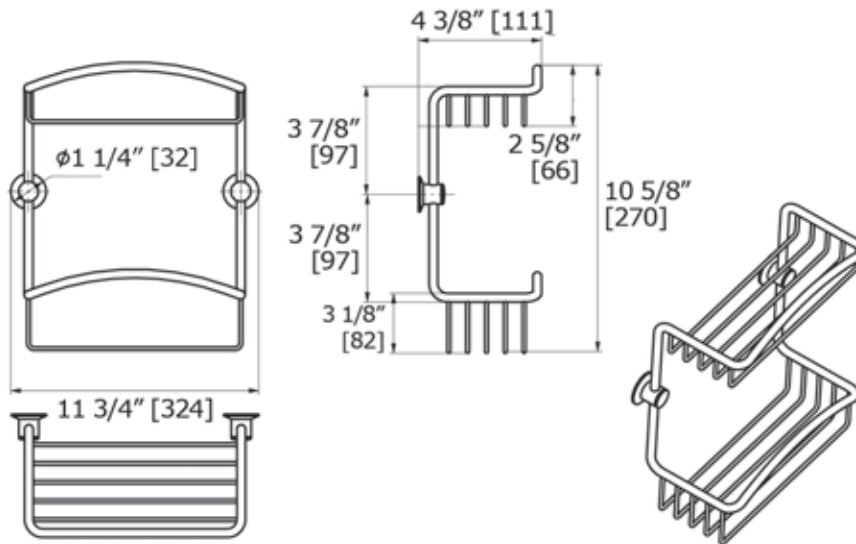

BOUTIQUE

WIRE DOUBLE BASKET

9107

AVAILABLE FINISHES:

CHROME, MATTE BLACK

BRUSHED NICKEL, POLISHED NICKEL, POLISHED BLACK NICKEL

BRUSHED GOLD, POLISHED GOLD, ROSE GOLD

LALOO ACCESSORIES