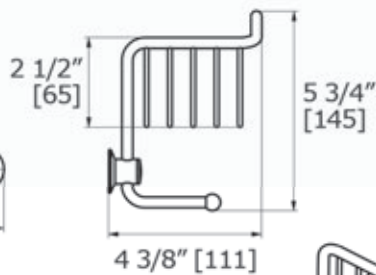

BOUTIQUE

WIRE SINGLE BASKET

9105

Available Finishes:

CHROME, MATTE BLACK

BRUSHED NICKEL, POLISHED NICKEL, POLISHED BLACK NICKEL

BRUSHED GOLD, POLISHED GOLD, ROSE GOLD

LALOO ACCESSORIES