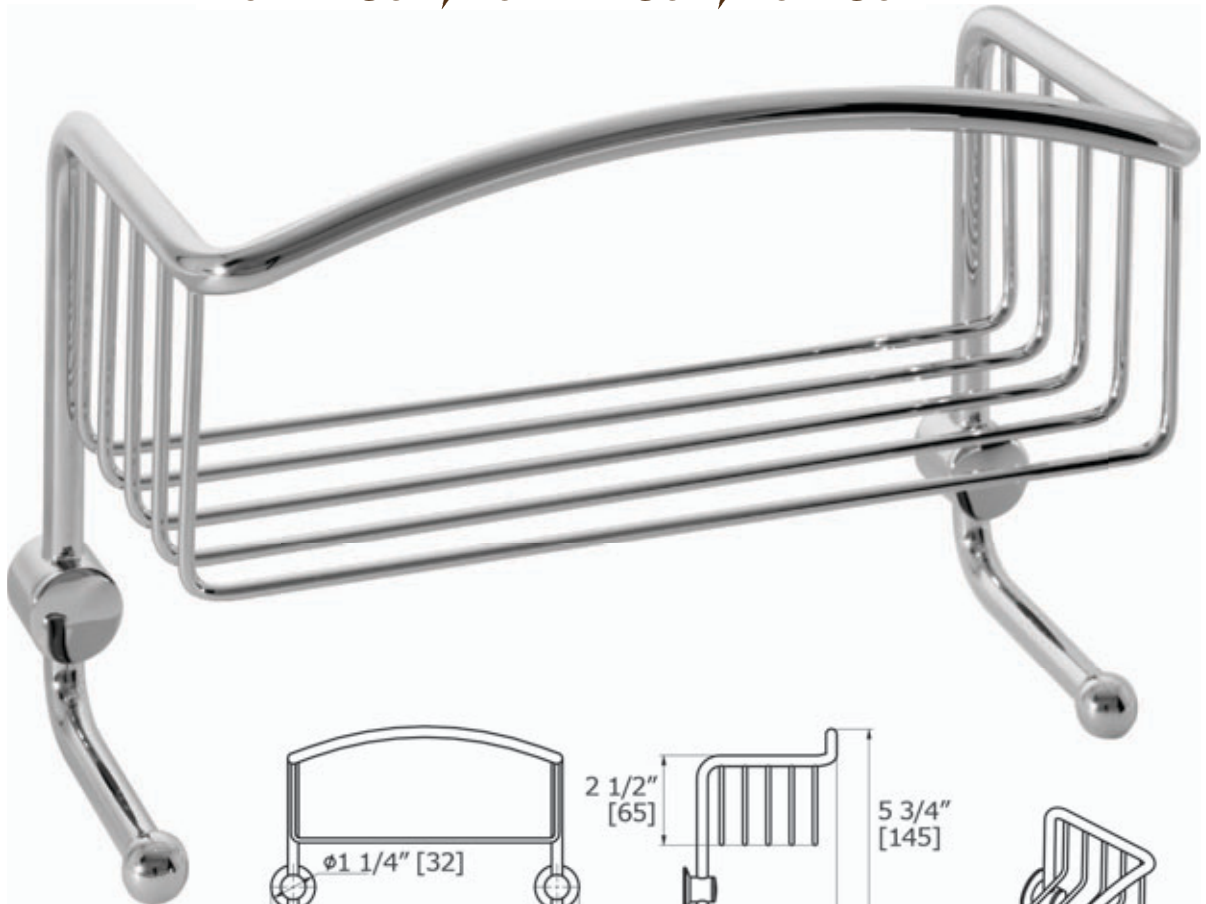

BOUTIQUE

WIRE SINGLE BASKET

9105

Available Finishes:

CHROME, MATTE BLACK

BRUSHED NICKEL, POLISHED NICKEL, POLISHED BLACK NICKEL

BRUSHED GOLD, POLISHED GOLD, ROSE GOLD

LALOO ACCESSORIES