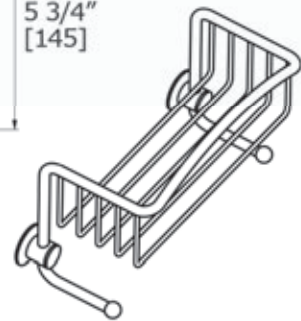

BOUTIQUE

WIRE SINGLE BASKET

9105

Available Finishes:

CHROME, MATTE BLACK

BRUSHED NICKEL, POLISHED NICKEL, POLISHED BLACK NICKEL

BRUSHED GOLD, POLISHED GOLD, ROSE GOLD

LALOO ACCESSORIES