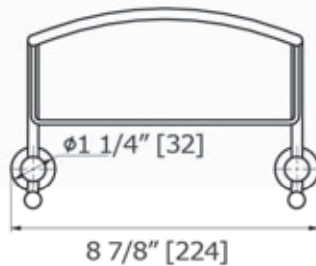

BOUTIQUE

WIRE SINGLE BASKET

9105

Available Finishes:

CHROME, MATTE BLACK

BRUSHED NICKEL, POLISHED NICKEL, POLISHED BLACK NICKEL

BRUSHED GOLD, POLISHED GOLD, ROSE GOLD

LALOO ACCESSORIES