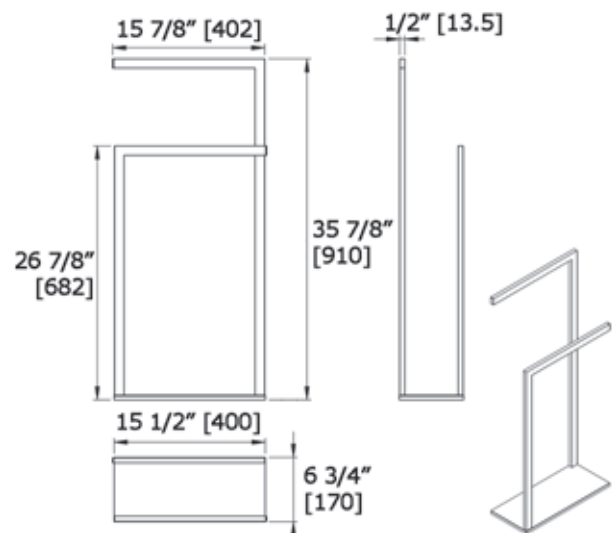

BOUTIQUE

DOUBLE BAR FLOOR TOWEL STAND

9016

AVAILABLE FINISHES:
POLISHED STAINLESS AND MATTE BLACK

LALOO ACCESSORIES
lalo.ca
866.305.2566
SERVICE@lalo.ca