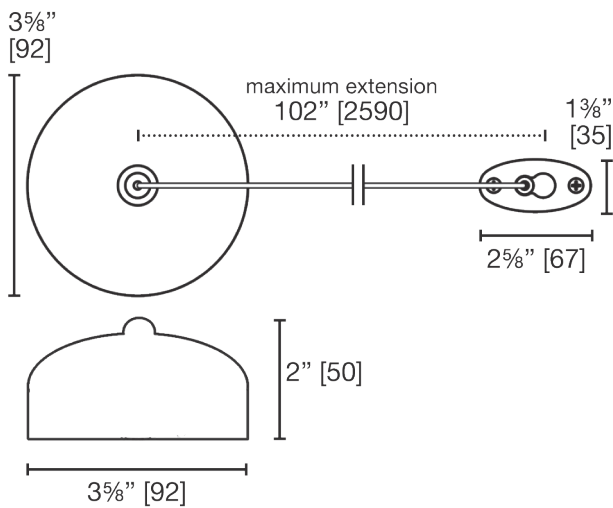

7000 C
Retractable Wash Line

LALOO ACCESSORIES
SERVICE@LALOO.CA
866-305-2566

Install in a bath or shower enclosure for drying delicates.

Add accessory to the laundry room. An obvious must.

Line opens to 8½ feet.

Materials:
brass & zinc

Complementary Accessories

wire corner basket
3381

9½ squeegee and 3M hook
S0100 / SS0100

Available Finishes

C chrome

Use metric dimensions for greatest accuracy. Specifications are subject to change without notice.