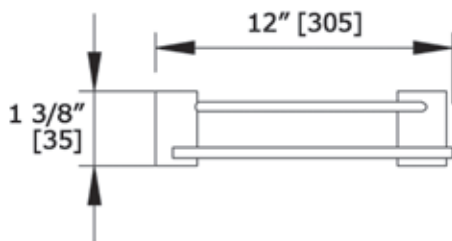

BOUTIQUE

CORNER GLASS SHELF WITH RAILING

5611T - TEMPERED GLASS

AVAILABLE FINISHES:

CHROME, MATTE BLACK

BRUSHED NICKEL, POLISHED NICKEL, POLISHED BLACK NICKEL

BRUSHED GOLD, POLISHED GOLD, ROSE GOLD

LALOO ACCESSORIES