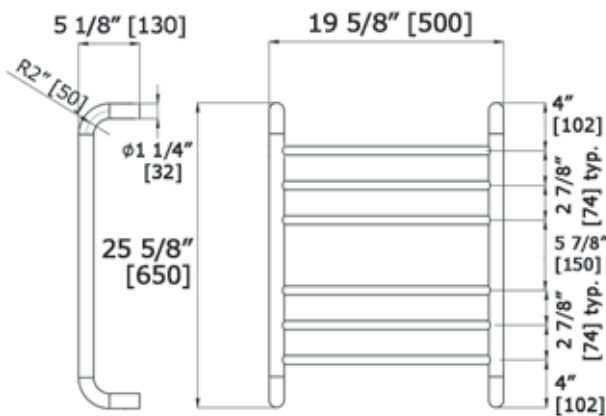

BOUTIQUE

6 BAR TOWEL LADDER

361OR

Available FINISHES:
Polished STAINLESS AND MATTE BLACK

LALOO ACCESSORIES
lalo.ca
866.305.2566
SERVICE@lalo.ca