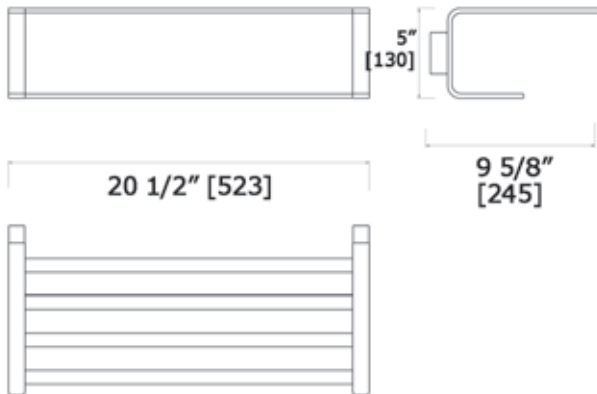

BOUTIQUE

TOWEL SHELF WITH SINGLE BAR

3462

AVAILABLE FINISHES:
CHROME AND MATTE BLACK

LALOO ACCESSORIES
lalo.ca
866.305.2566
SERVICE@lalo.ca