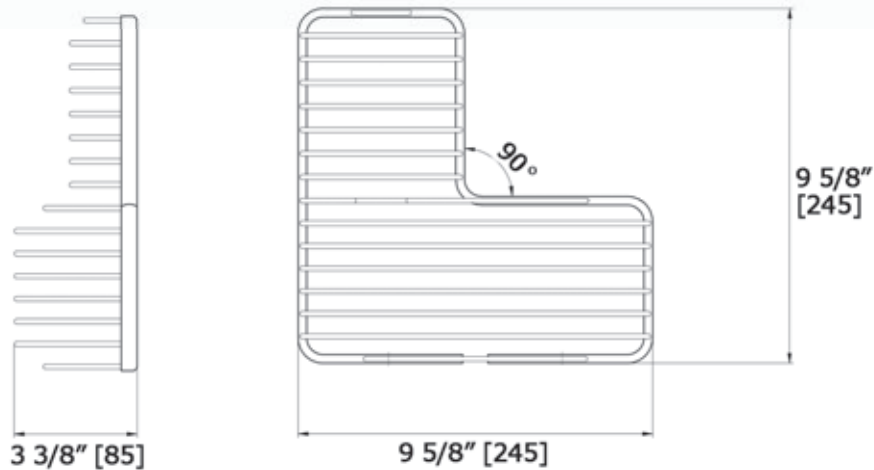

BOUTIQUE

WIRE CORNER BASKET

3391

Available Finishes:

CHROME, MATTE BLACK

BRUSHED NICKEL, POLISHED NICKEL, POLISHED BLACK NICKEL

BRUSHED GOLD, POLISHED GOLD, ROSE GOLD

LALOO ACCESSORIES