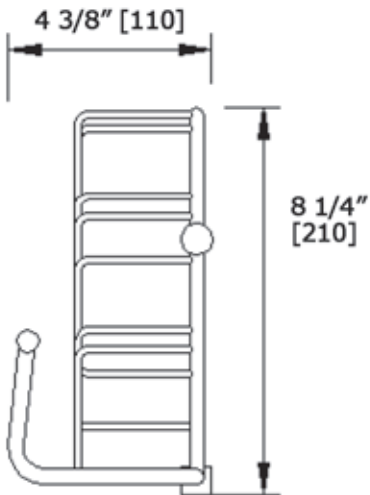

BOUTIQUE

WIRE CORNER BASKET

3381

Available Finishes:

CHROME, MATTE BLACK

BRUSHED NICKEL, POLISHED NICKEL, POLISHED BLACK NICKEL

BRUSHED GOLD, POLISHED GOLD, ROSE GOLD

LALOO ACCESSORIES