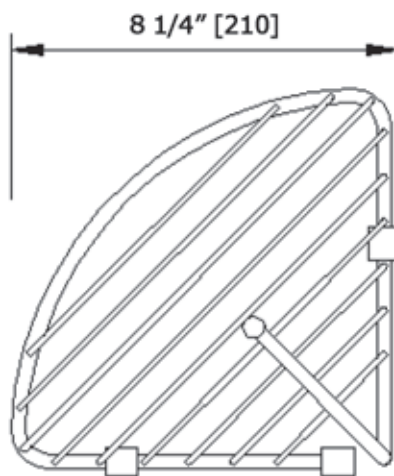

BOUTIQUE

WIRE CORNER BASKET

3381

Available Finishes:

CHROME, MATTE BLACK

BRUSHED NICKEL, POLISHED NICKEL, POLISHED BLACK NICKEL

BRUSHED GOLD, POLISHED GOLD, ROSE GOLD

LALOO ACCESSORIES