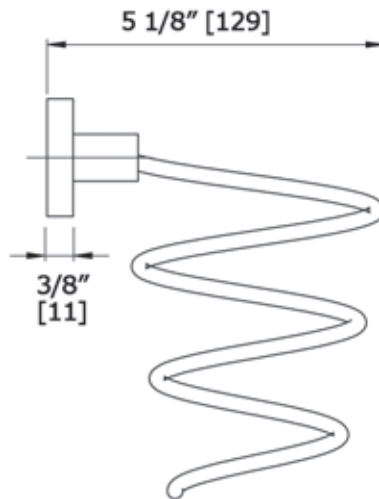

BOUTIQUE HOT STYLING CONE

3230S

Available Finishes:

CHROME

LALOO ACCESSORIES

laloocanada.com

866.305.2566

SERVICE@laloocanada.com