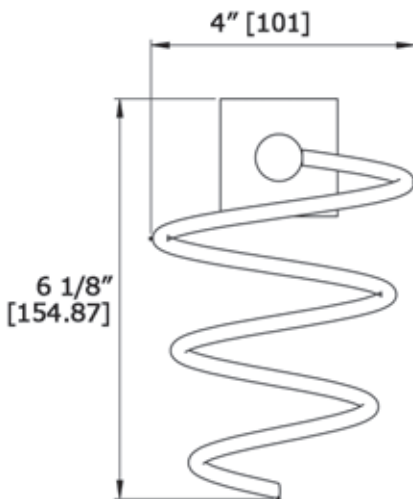

BOUTIQUE HOT STYLING CONE

3230S

Available Finishes:

CHROME

LALOO ACCESSORIES

laloocanada.com

866.305.2566

SERVICE@laloocanada.com