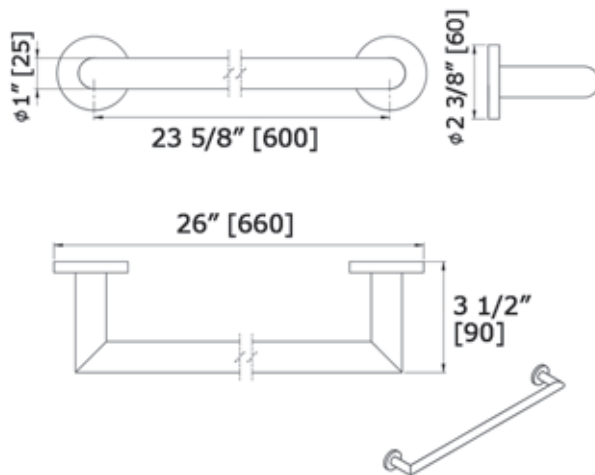

BOUTIQUE

GRAB BAR - STRAIGHT 26

3224

AVAILABLE FINISHES:

CHROME, MATTE BLACK

BRUSHED NICKEL, POLISHED NICKEL, POLISHED BLACK NICKEL

BRUSHED GOLD, POLISHED GOLD, ROSE GOLD

LALOO ACCESSORIES