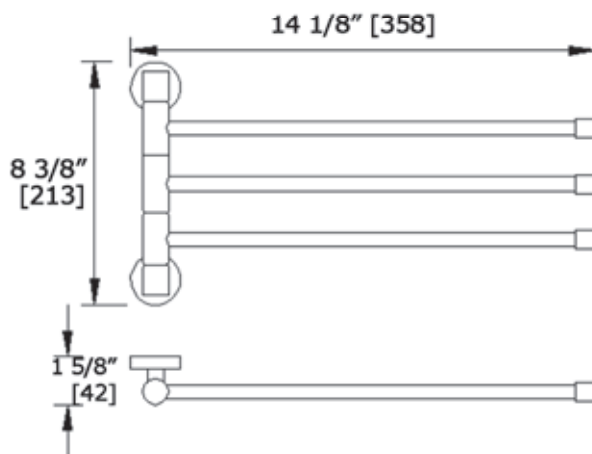

BOUTIQUE

3 BAR SWING TOWEL HOLDER

2624DH-3

AVAILABLE FINISHES:

CHROME, MATTE BLACK

BRUSHED NICKEL, POLISHED NICKEL, POLISHED BLACK NICKEL

BRUSHED GOLD, POLISHED GOLD, ROSE GOLD

LALOO ACCESSORIES