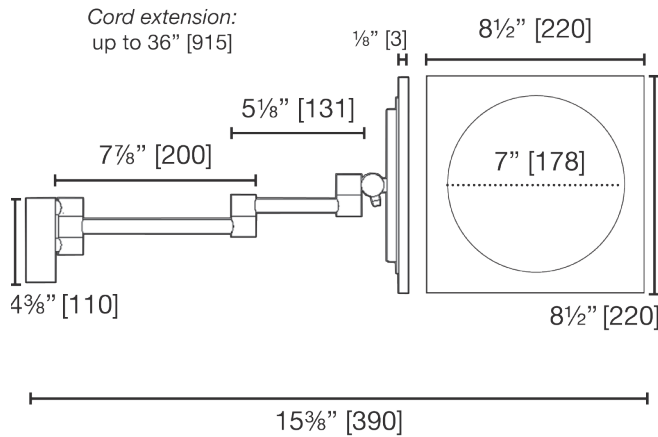

2045 C
LED Wallmount Swing Mirror
with acrylic face

LALOO ACCESSORIES
SERVICE@LALOO.CA
866-305-2566

3' foot cord with plug-in model

Magnification - 5x
Wattage - 4.2
Voltage - 110
Kelvin - 6000
Lumens - 504

Available Finishes

C chrome

Complementary Accessories

floor stand towel bar
9016

bowl brush and holder
9300

*Use metric dimensions for
greatest accuracy.
Specifications are subject to
change without notice.*