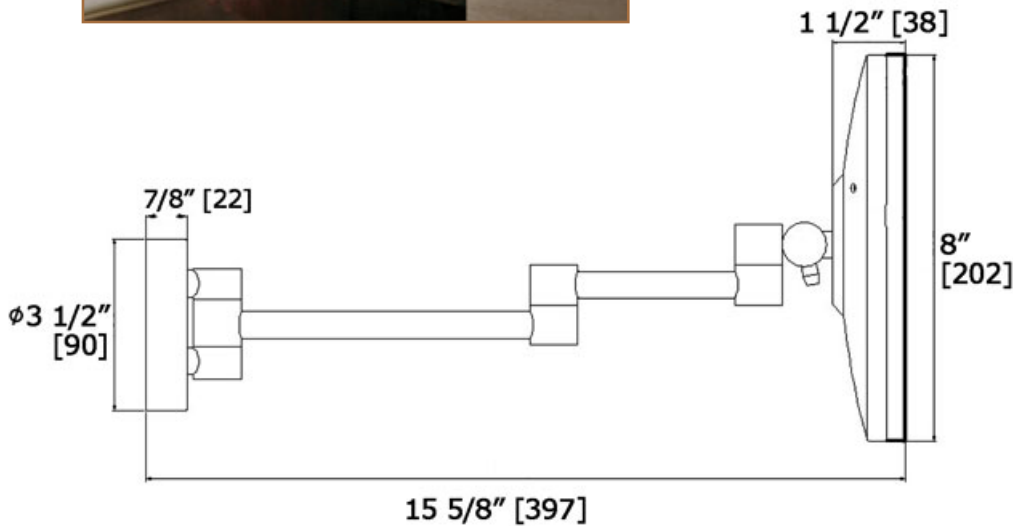

# Lit Magnification Mirrors

LED HARDWIRE  
2035H LED

LALOO ACCESSORIES  
lalo.ca  
866.305.2566  
SERVICE@lalo.ca