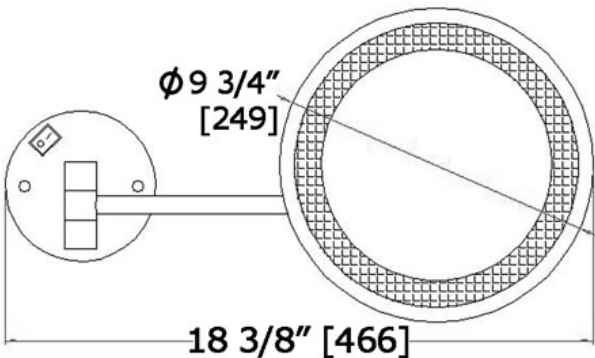

Lit MAGNIFICATION MIRRORS

LED Plug-in

2010 LED

Cord extension = up to 36" [915]

LALOO ACCESSORIES

lalo.ca

866.305.2566

SERVICE@lalo.ca