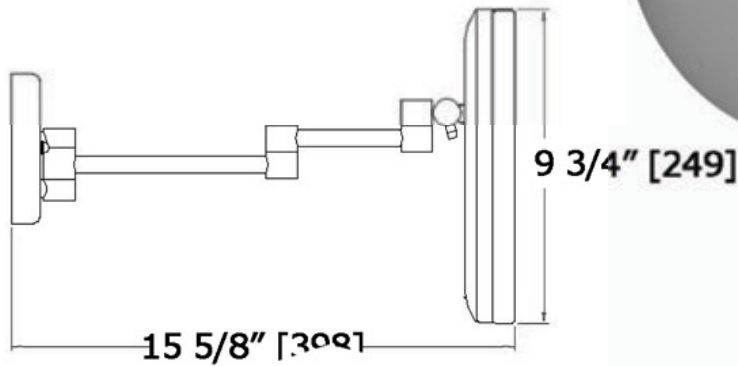

Lit MAGNIFICATION MIRRORS

LED Plug-in

2010 LED

Cord extension = up to 36" [915]

LALOO ACCESSORIES

lalo.ca

866.305.2566

SERVICE@lalo.ca