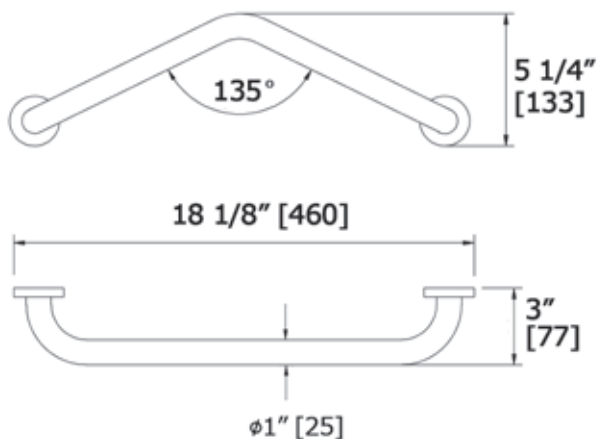

BOUTIQUE

GRAB BAR - ANGLE 18 1/8

1013

AVAILABLE FINISHES:

CHROME, MATTE BLACK

BRUSHED NICKEL, POLISHED NICKEL, POLISHED BLACK NICKEL

BRUSHED GOLD, POLISHED GOLD, ROSE GOLD

LALOO ACCESSORIES