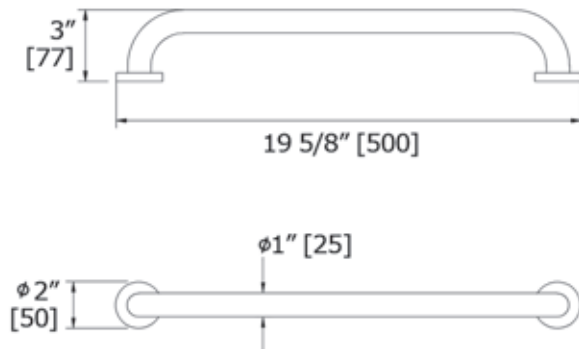

BOUTIQUE

GRAB BAR - STRAIGHT 19⁵/₈

1012

AVAILABLE FINISHES:

CHROME, MATTE BLACK

BRUSHED NICKEL, POLISHED NICKEL, POLISHED BLACK NICKEL

BRUSHED GOLD, POLISHED GOLD, ROSE GOLD

LALOO ACCESSORIES