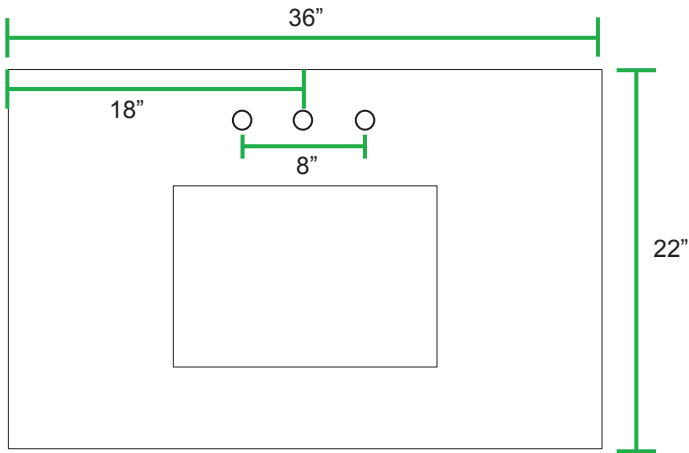

Lancaster 36" (LK38-36)
 Single Sink, White Quartz with Grey Veining
 Mango Wood, Natural Finish
 2 Doors, 1 Drawer
 36"W x 22"D x 36"H

Top View

Back View

Front View