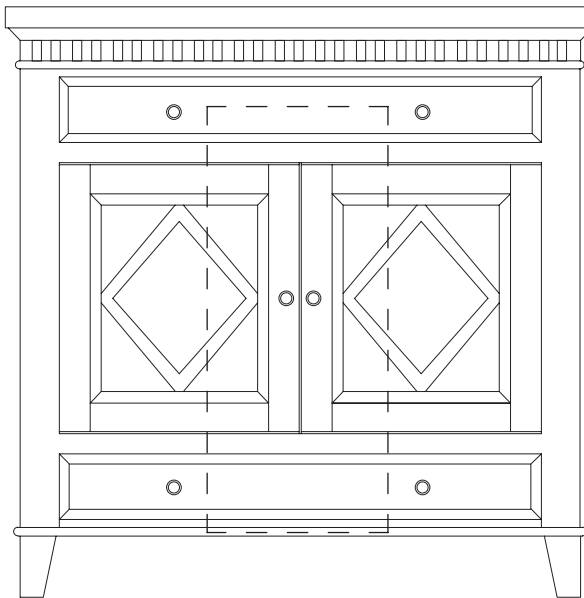

Lancaster 36" (LK38-36)
 Single Sink, White Quartz with Grey Veining
 Mango Wood, Natural Finish
 2 Doors, 1 Drawer
 36"W x 22"D x 36"H

Top View

Back View

Front View