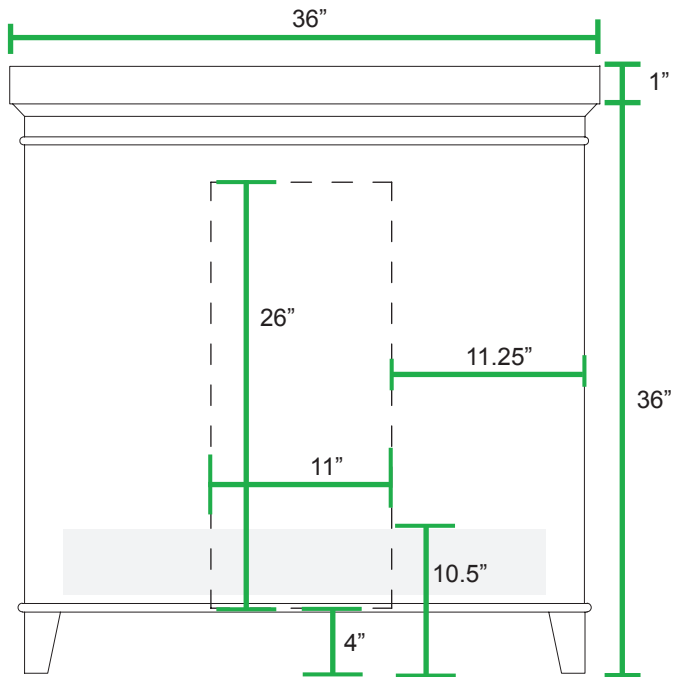

Lancaster 36" (LK38-36)
 Single Sink, White Quartz with Grey Veining
 Mango Wood, Natural Finish
 2 Doors, 1 Drawer
 36"W x 22"D x 36"H

Top View

Back View

Front View