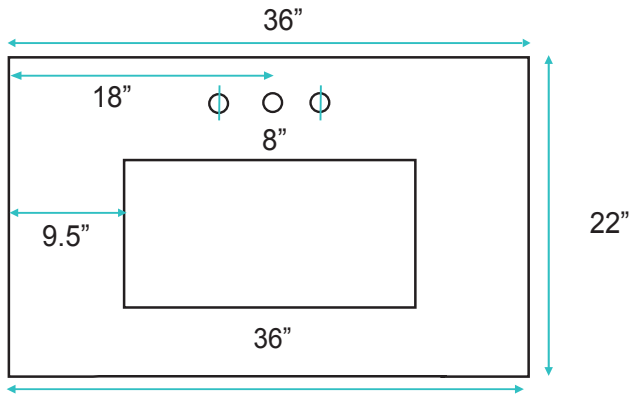

Designs

*Furnishing Fine Bathrooms*

**Drayton 36"** (LK42-32)

**Single White Sink**

**Black & White Granite**

**Wood Finish, 2 Doors, 2 Drawers**

**36"W x 22"D x 36"H**

**Top View**

**Back View**

**Front View**