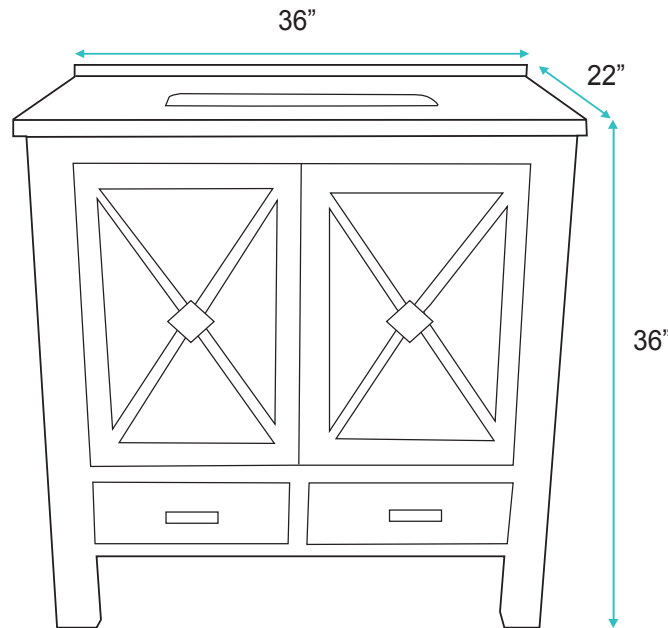

Designs

*Furnishing Fine Bathrooms*

**Drayton 36"** (LK42-32)

**Single White Sink**

**Black & White Granite**

**Wood Finish, 2 Doors, 2 Drawers**

**36"W x 22"D x 36"H**

**Top View**

**Back View**

**Front View**