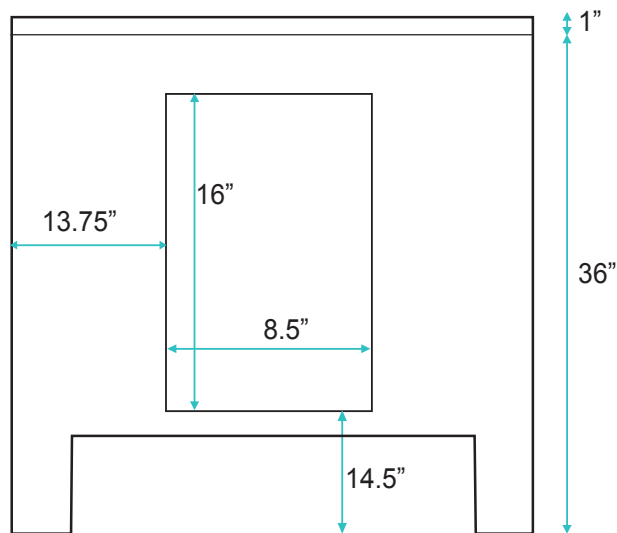

Designs

*Furnishing Fine Bathrooms*

**Drayton 36"** (LK42-32)

**Single White Sink**

**Black & White Granite**

**Wood Finish, 2 Doors, 2 Drawers**

**36"W x 22"D x 36"H**

**Top View**

**Back View**

**Front View**