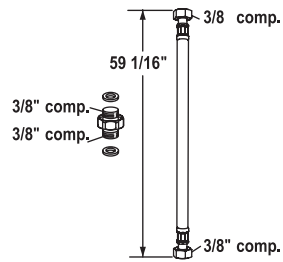

KWC ONO touch light PRO

| KWC-No. | Finish |
|------------------|--------|
| Z.536.352 | chrome |
| G 3/8" | |

Extension set

- comprising: stainless steel hose 1500 mm, 3/8" x 3/8", double nipple, sealing material