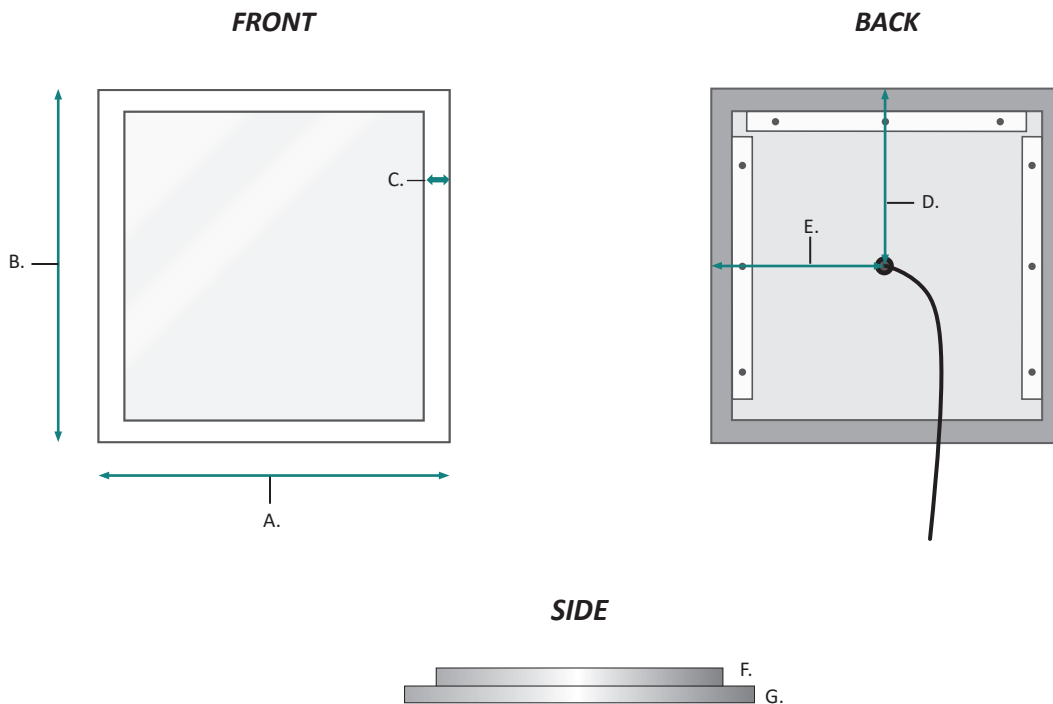

Stella 3636 Wall Mirror - Specification Sheet

Features

- Dimmable LED task lighting
- Integrated touch sensor control with memory
- Energy efficient LED lighting 5000K
- 3720 Lumens
- CRI 90+
- Integrated Defogger

Construction

- Quality polished edge mirror
- Single phase wire installation, silver backed, copper free
- Construction for surface mounting
- Includes installation hardware

Codes/Standards Applicable

- Conforms to UL Std. 962
- Cert. to CSA Std. C22.2 No.250.0-08
- ETL Intertek 5004931

Electrical System

- 120Vac, 60Hz, 75W
- Electric Current: 0.63A
- Wattage: 75W

Model

- Stella 3636

Stella 3636 Wall Mirror - Specification Sheet

Dimensions

- Height: 36"
- Width: 36"
- Depth: 1-9/16"

FRONT, BACK & SIDE

MODEL	A	B	C	D	E	F	G
Stella3636	36	36	1-1/4	17-7/8	17-7/8	1-3/8	3/16