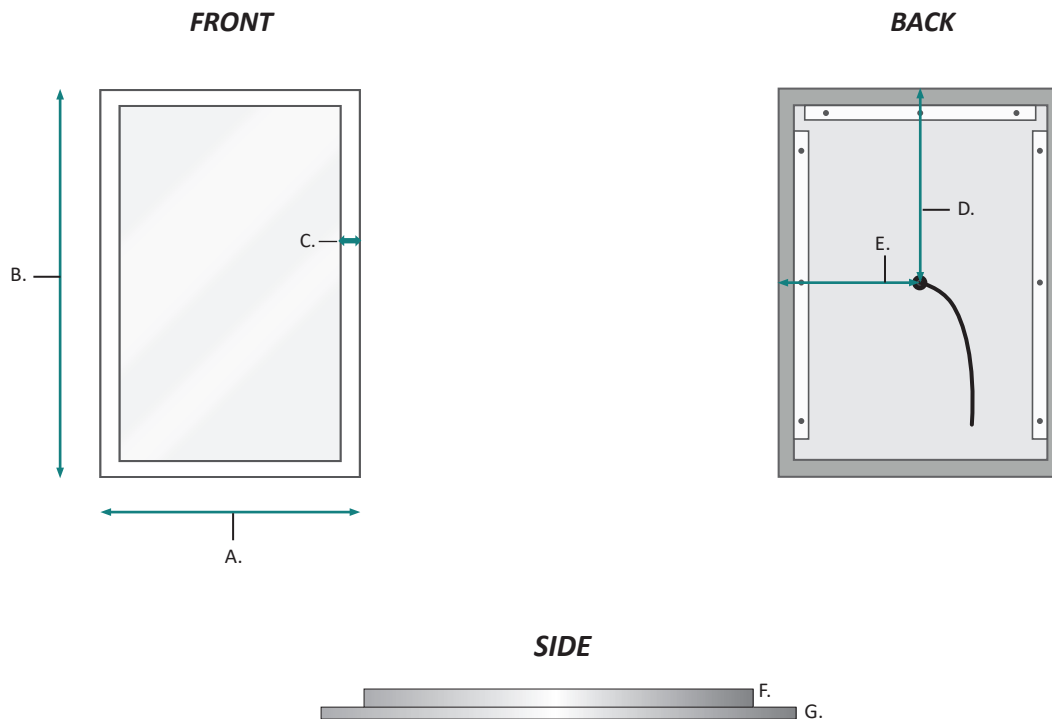

Construction

- Quality polished edge mirror
- Single phase wire installation, silver backed, copper free
- Construction for surface mounting
- Includes installation hardware

Codes/Standards Applicable

- Conforms to UL Std. 962
- Cert. to CSA Std. C22.2 No.250.0-08
- ETL Intertek 5004931

Electrical System

- 120Vac, 60Hz, 56.5W
- Electric Current: 0.47A
- Wattage: 56.5W

Model

- Stella 2436

Stella 2436 Wall Mirror - Specification Sheet

Dimensions

- Height: 36"
- Width: 24"
- Depth: 1-9/16"

FRONT, BACK & SIDE

MODEL	A	B	C	D	E	F	G
Stella2436	24	36	1-1/4	17-7/8	9-5/8	1-3/8	3/16