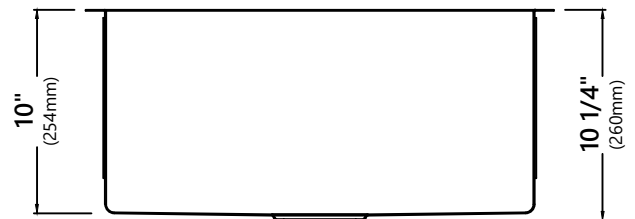

KHU101-23

23 Inch Undermount Single Bowl Stainless Steel Kitchen Sink

Kräus®

SPECIFICATION SHEET

Sink Dimensions

Overall Dimensions: 23" x 18"

Bowl Dimensions: 21" x 16"

Sink Depth: 10"

Features

- 16 Gauge Stainless Steel Construction
- Single Bowl Undermount Handmade Sink
- Required Minimum Cabinet Size: 27" Left to Right, 24" Front to Back
- Rear Center-Set Drain
- 3 1/2" Drain Opening
- NoiseDefend Undercoating and Sound Dampening Pads

Accessories Included

- Basket Strainer BST-1
- Bottom Grid KBG-101-23
- Cut-Out Template
- Mounting Hardware
- Towel

CODES/STANDARDS:

Product Certification

cUPC (ASME A112.19.3/CSA B45.4)

Warranty

Kraus Limited Lifetime Warranty

see website for details www.kraususa.com