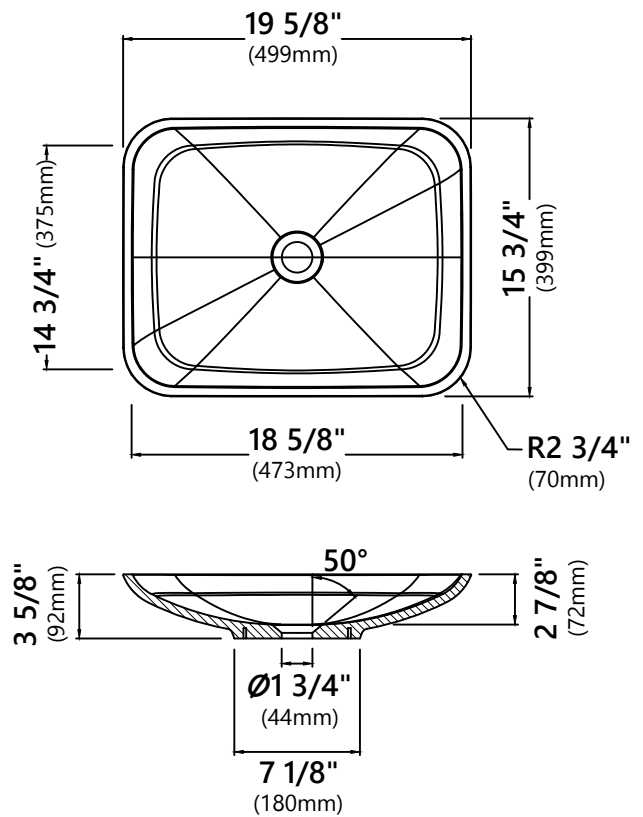

KSV-4MW

Composite Bathroom Sink

Sink Dimensions

Overall Dimensions: 19 5/8" x 15 3/4" x 3 5/8"

Bowl Dimensions: 18 5/8" x 14 3/4"

Sink Depth: 2 7/8"

Features

- Composite Solid Surface
- Rectangular Vessel Sink
- 1 3/4" Drain Hole Size
- Without Overflow

Available Colors

- Matte White

Accessories Included

- Sponge
- Buffing Paper

Optional Accessories

- Pop-Up Drain PU-10
- Grid Drain PU-12

CODES/STANDARDS:

Product Certification

cUPC
ADA

Warranty

Kraus Limited Lifetime Warranty

see website for details www.kraususa.com