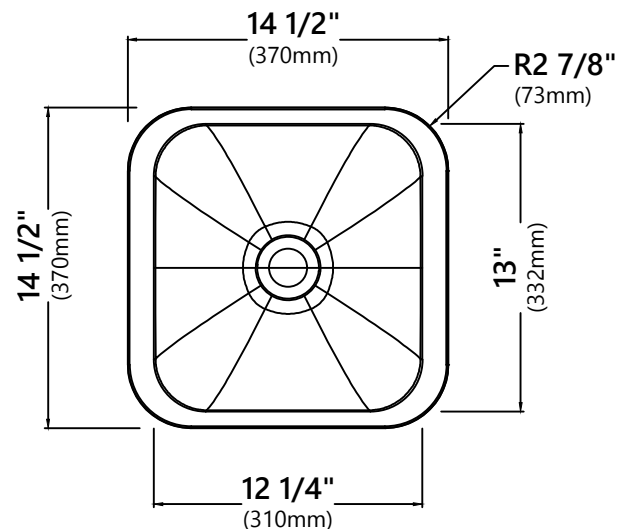

KSU-7MW

Composite Bathroom Sink

Sink Dimensions

Overall Dimensions: 14 1/2" x 14 1/2" x 4 3/4"

Bowl Dimensions: 13" x 12 1/4"

Sink Depth: 4"

Features

- Composite Solid Surface
- Square Undermount Sink
- 1 3/4" Drain Hole Size
- Without Overflow

Available Colors

- Matte White

Accessories Included

- Sponge
- Buffing Paper
- Mounting Hardware
- Cut Out Template

Optional Accessories

- Pop-Up Drain PU-10
- Grid Drain PU-12

CODES/STANDARDS:

Product Certification

cUPC

ADA

Warranty

Kraus Limited Lifetime Warranty

see website for details www.kraususa.com