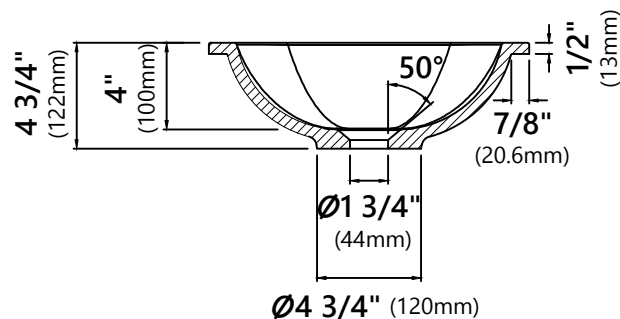

KSU-7MW

Composite Bathroom Sink

Sink Dimensions

Overall Dimensions: 14 1/2" x 14 1/2" x 4 3/4"

Bowl Dimensions: 13" x 12 1/4"

Sink Depth: 4"

Features

- Composite Solid Surface
- Square Undermount Sink
- 1 3/4" Drain Hole Size
- Without Overflow

Available Colors

- Matte White

Accessories Included

- Sponge
- Buffing Paper
- Mounting Hardware
- Cut Out Template

Optional Accessories

- Pop-Up Drain PU-10
- Grid Drain PU-12

CODES/STANDARDS:

Product Certification

cUPC

ADA

Warranty

Kraus Limited Lifetime Warranty

see website for details www.kraususa.com